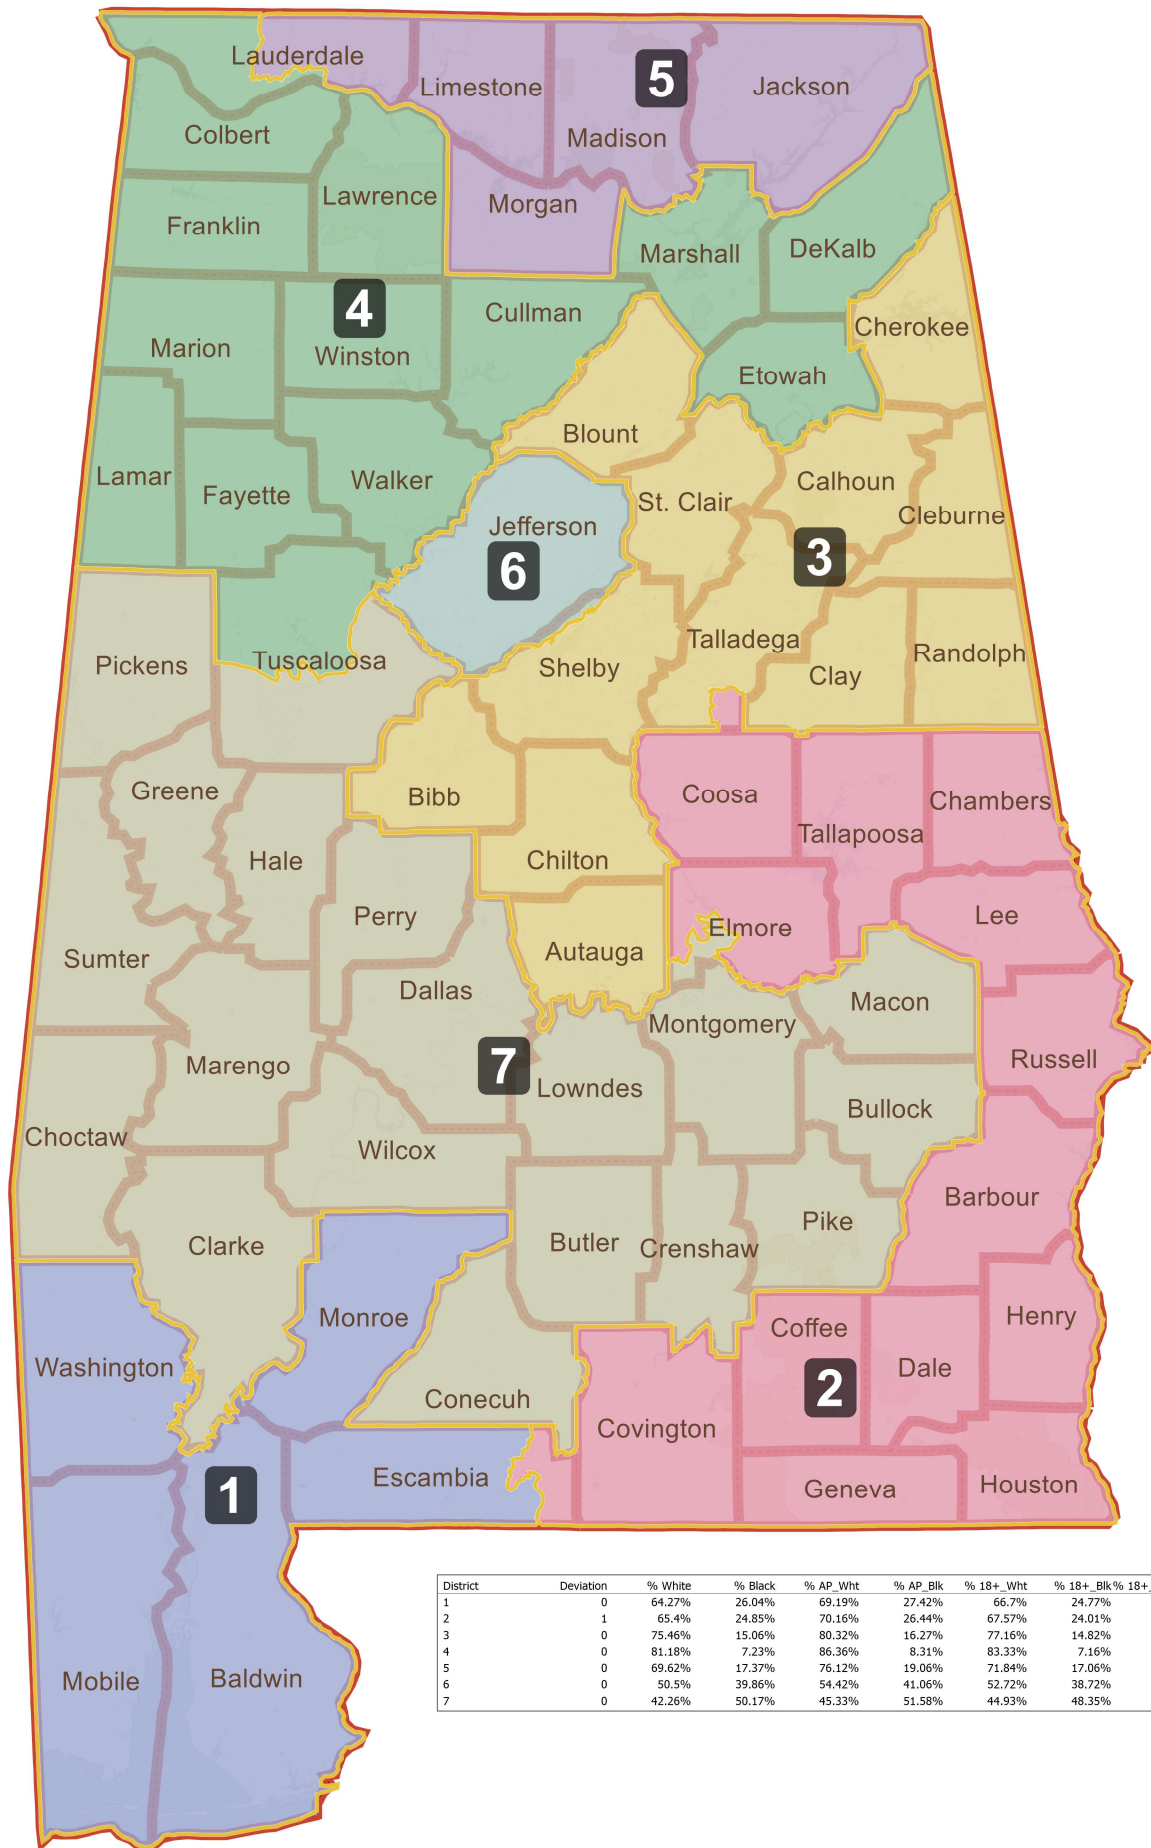

# CLC Map 1

District	Deviation	% White	% Black	% AP_Wht	% AP_Bl	% 18+_Wht	% 18+_Blk	% 18+_Wht	% 18+_AP_Wht	% 18+_AP_Bl
1	0	64.27%	26.04%	69.19%	27.42%	66.7%	24.77%	70.79%	25.61%	
2	1	65.4%	24.85%	70.16%	26.44%	67.57%	24.01%	71.37%	24.92%	
3	0	75.46%	15.06%	80.32%	16.27%	77.16%	14.82%	81.14%	15.46%	
4	0	81.18%	7.23%	86.36%	8.31%	83.33%	7.16%	87.66%	7.7%	
5	0	69.62%	17.37%	76.12%	19.06%	71.84%	17.06%	77.1%	18.06%	
6	0	50.5%	39.86%	54.42%	41.06%	52.72%	38.72%	56.06%	39.61%	
7	0	42.26%	50.17%	45.33%	51.58%	44.93%	48.35%	47.59%	49.38%	